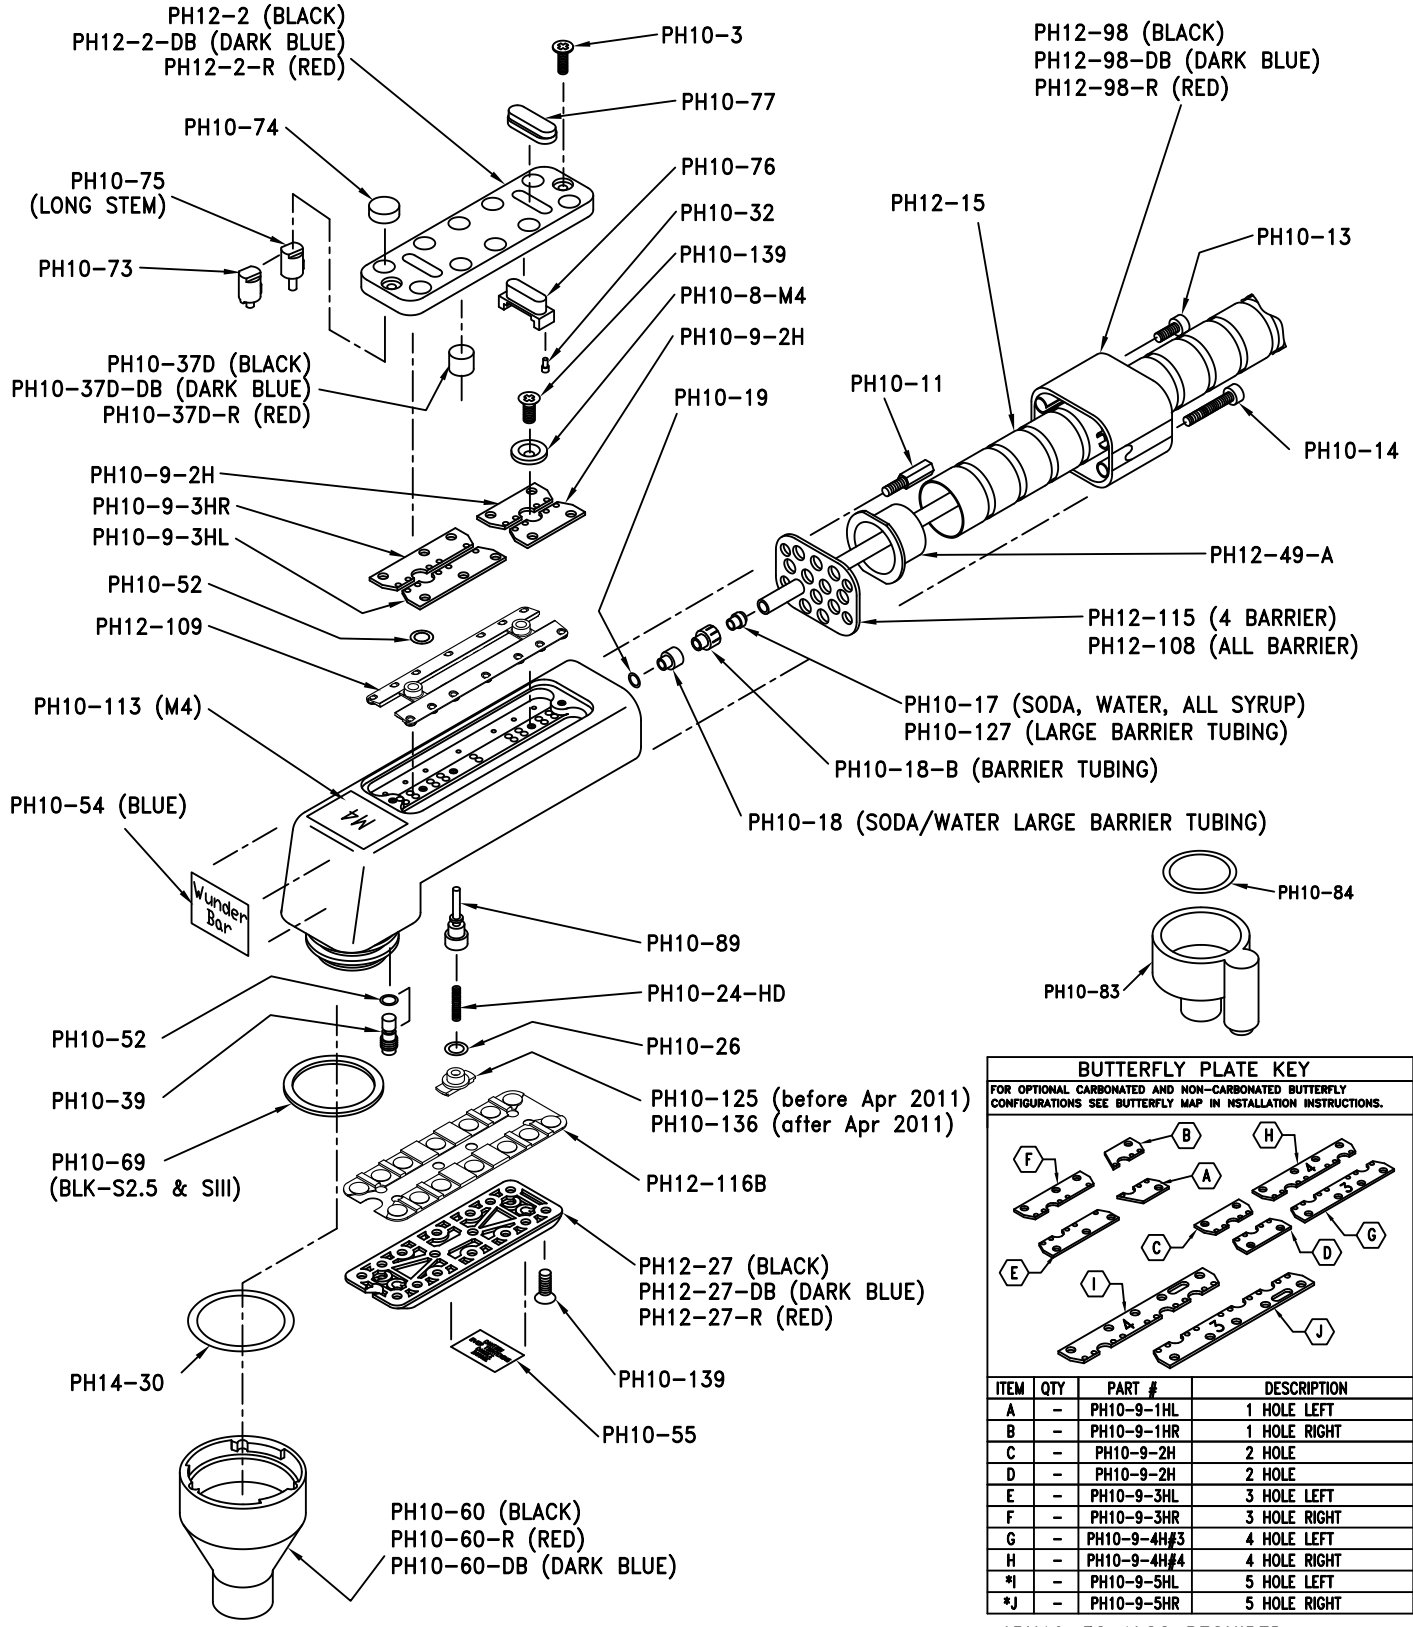

# MARK 4 12-BUTTON POST MIX HANDLE

**BUTTERFLY PLATE KEY**  
FOR OPTIONAL CARBONATED AND NON-CARBONATED BUTTERFLY CONFIGURATIONS SEE BUTTERFLY MAP IN INSTALLATION INSTRUCTIONS.

ITEM	QTY	PART #	DESCRIPTION
A	-	PH10-9-1HL	1 HOLE LEFT
B	-	PH10-9-1HR	1 HOLE RIGHT
C	-	PH10-9-2H	2 HOLE
D	-	PH10-9-2H	2 HOLE
E	-	PH10-9-3HL	3 HOLE LEFT
F	-	PH10-9-3HR	3 HOLE RIGHT
G	-	PH10-9-4H#3	4 HOLE LEFT
H	-	PH10-9-4H#4	4 HOLE RIGHT
*I	-	PH10-9-5HL	5 HOLE LEFT
*J	-	PH10-9-5HR	5 HOLE RIGHT

\*PH10-32 ALSO REQUIRED

0550076H.DWG / 28 JUL 2017